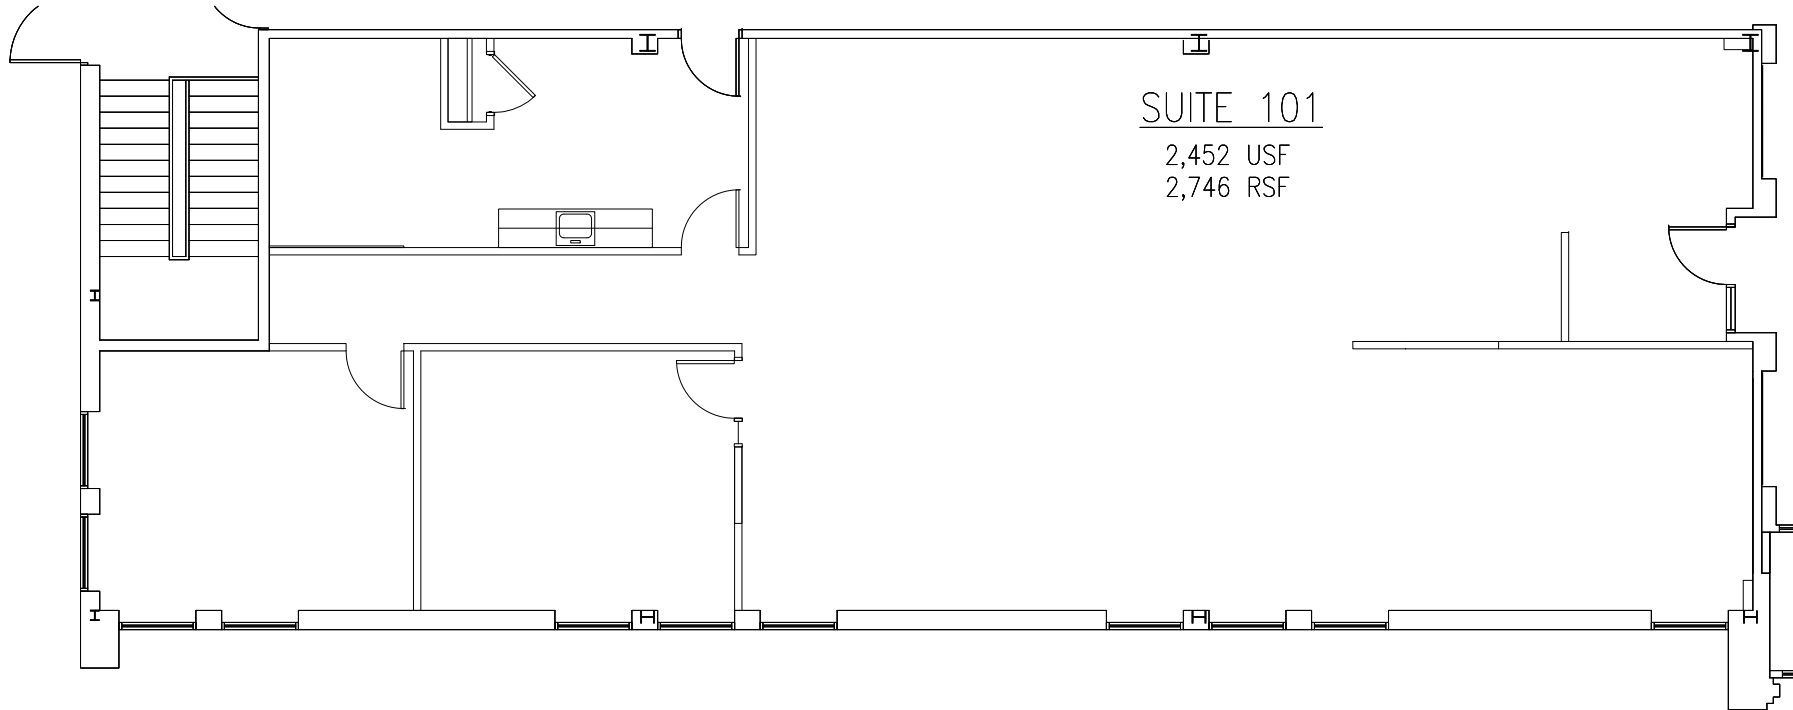

SOURWINE
REAL ESTATE SERVICES

1ST FLOOR KEY PLAN

NOT TO SCALE

schott design
www.schottdesign.com

SCALE: NOT TO SCALE
PROJECT: 2013.602
PROJECT MGR: ACM

SUITE 101

8395 KEYSTONE CROSSING
INDIANAPOLIS, INDIANA