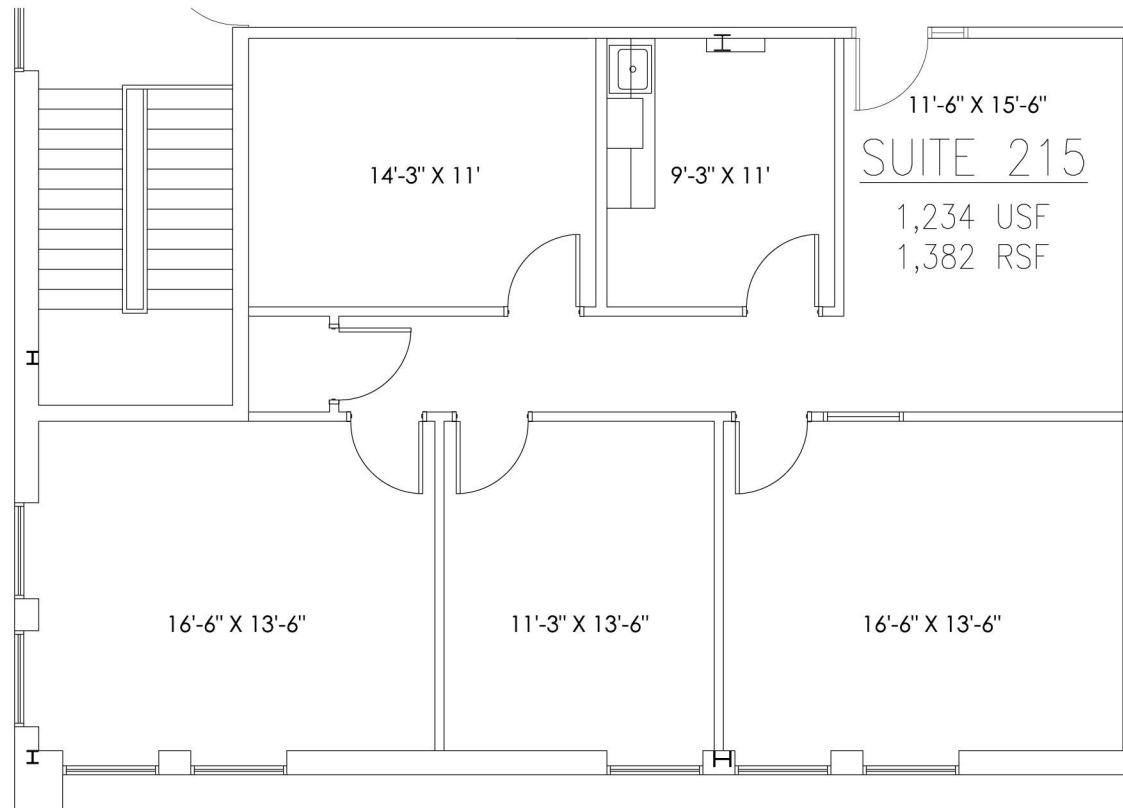

**2ND FLOOR PLAN  
KEY PLAN**  
NOT TO SCALE

## SUITE 215

8395 KEYSTONE CROSSING  
INDIANAPOLIS, INDIANA 46240