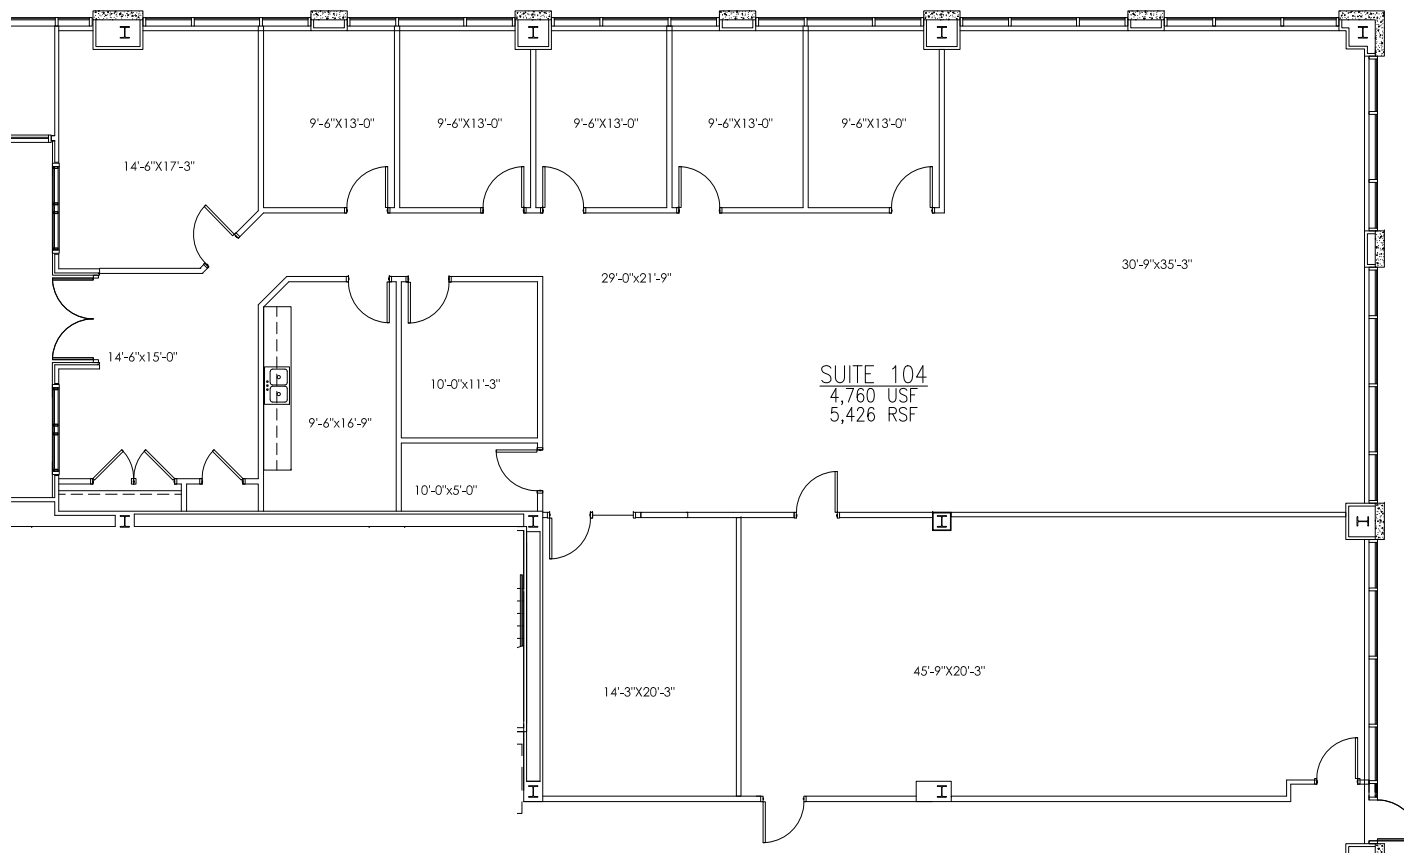

SOURWINE
REAL ESTATE SERVICES

1ST FLOOR KEY PLAN

NOT TO SCALE

schott design
www.schottdesign.com

SCALE: NOT TO SCALE
PROJECT: 2017.601
PROJECT MGR: ACM

SUITE 104

8365 KEYSTONE CROSSING
INDIANAPOLIS, INDIANA