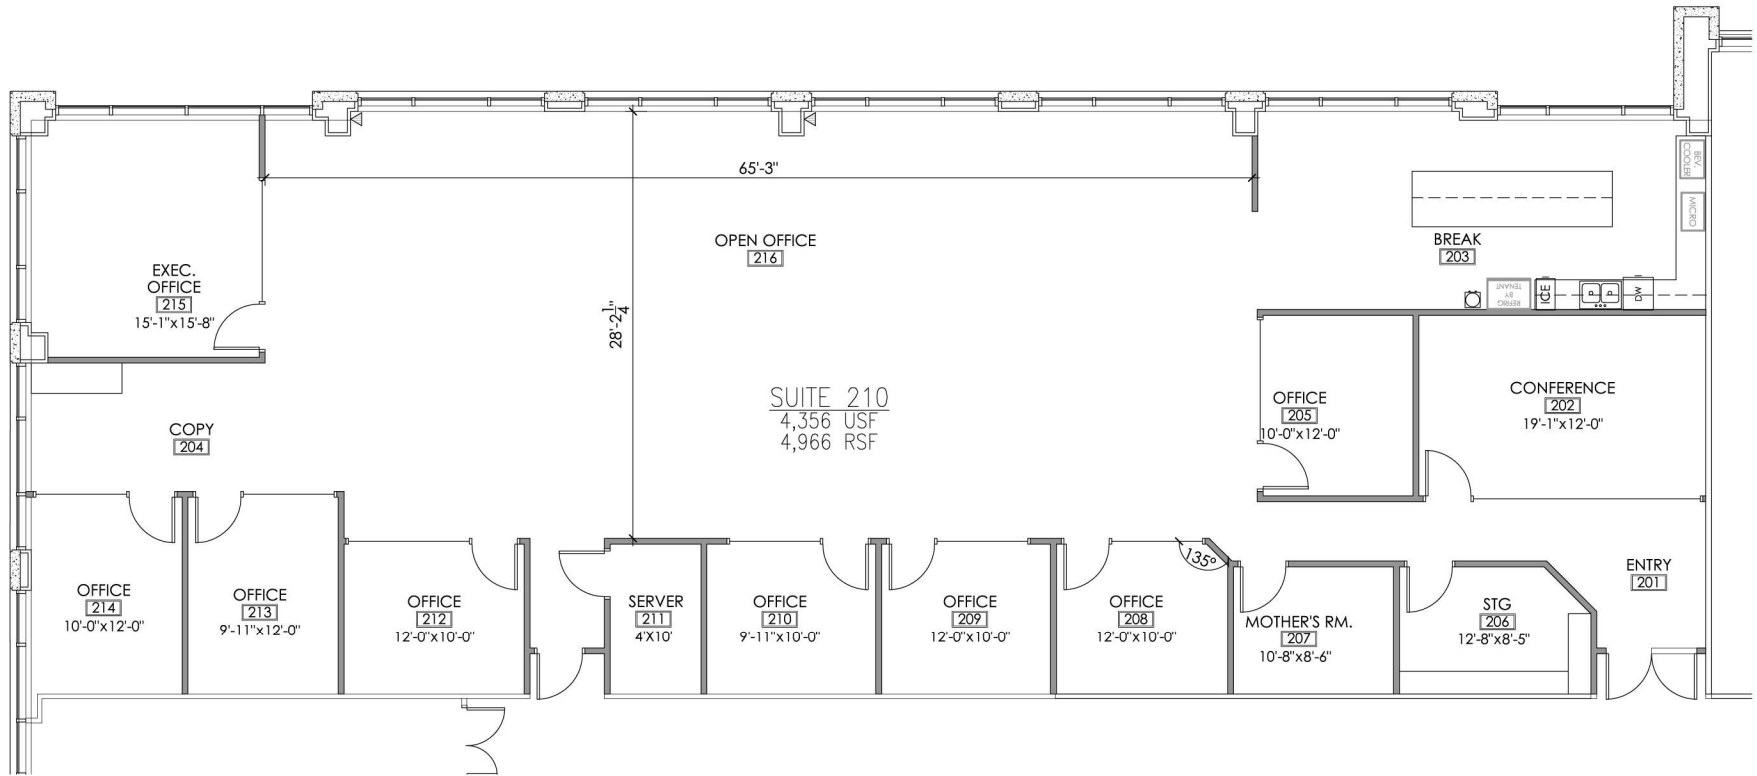

**2ND FLOOR KEY PLAN**  
NOT TO SCALE

# SUITE 210

8335 KEYSTONE CROSSING, 2ND FLOOR  
INDIANAPOLIS, INDIANA