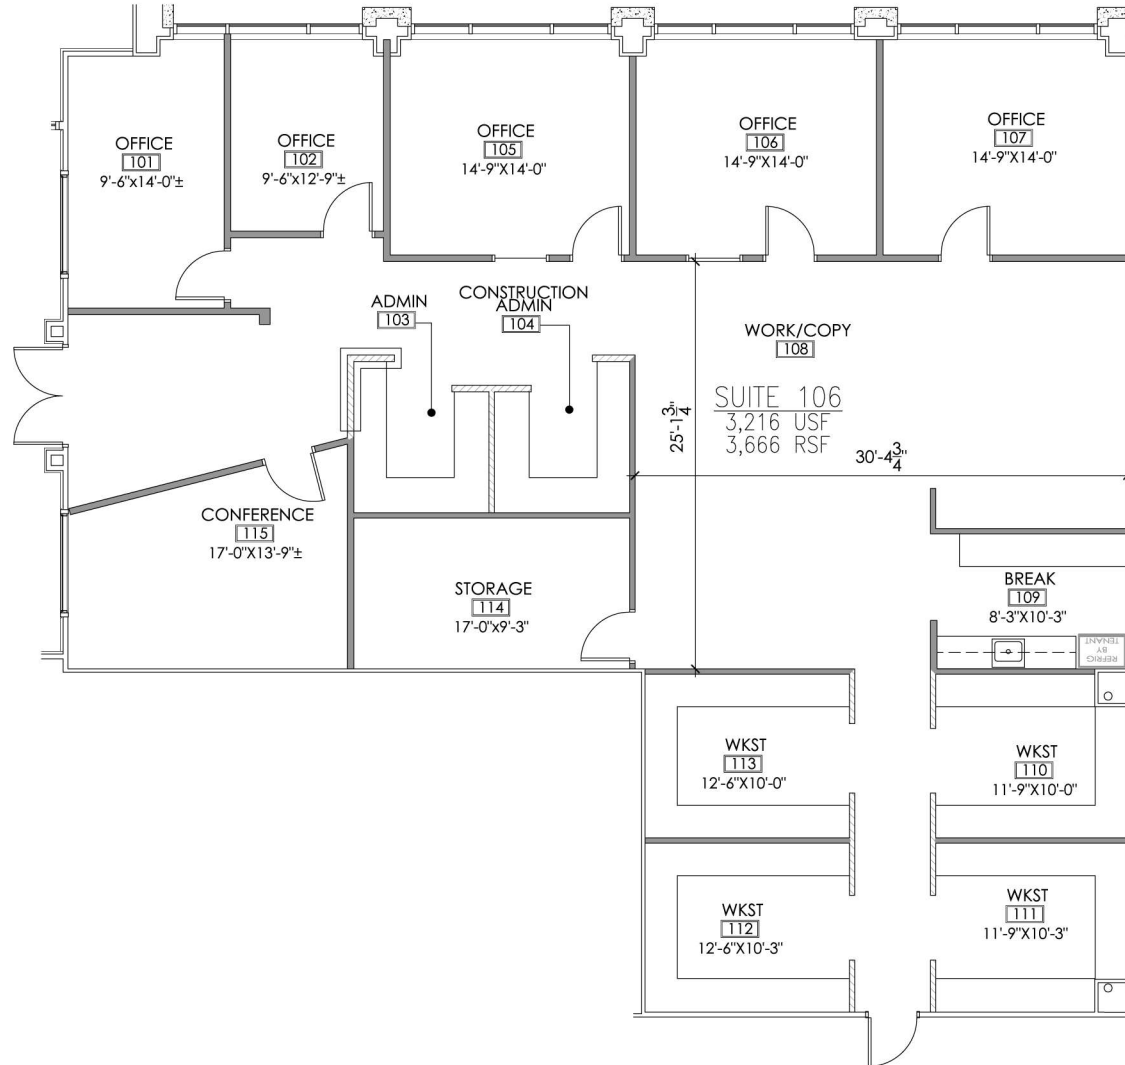

**1ST FLOOR KEY PLAN**

NOT TO SCALE

# SUITE 106

8335 KEYSTONE CROSSING  
INDIANAPOLIS, INDIANA