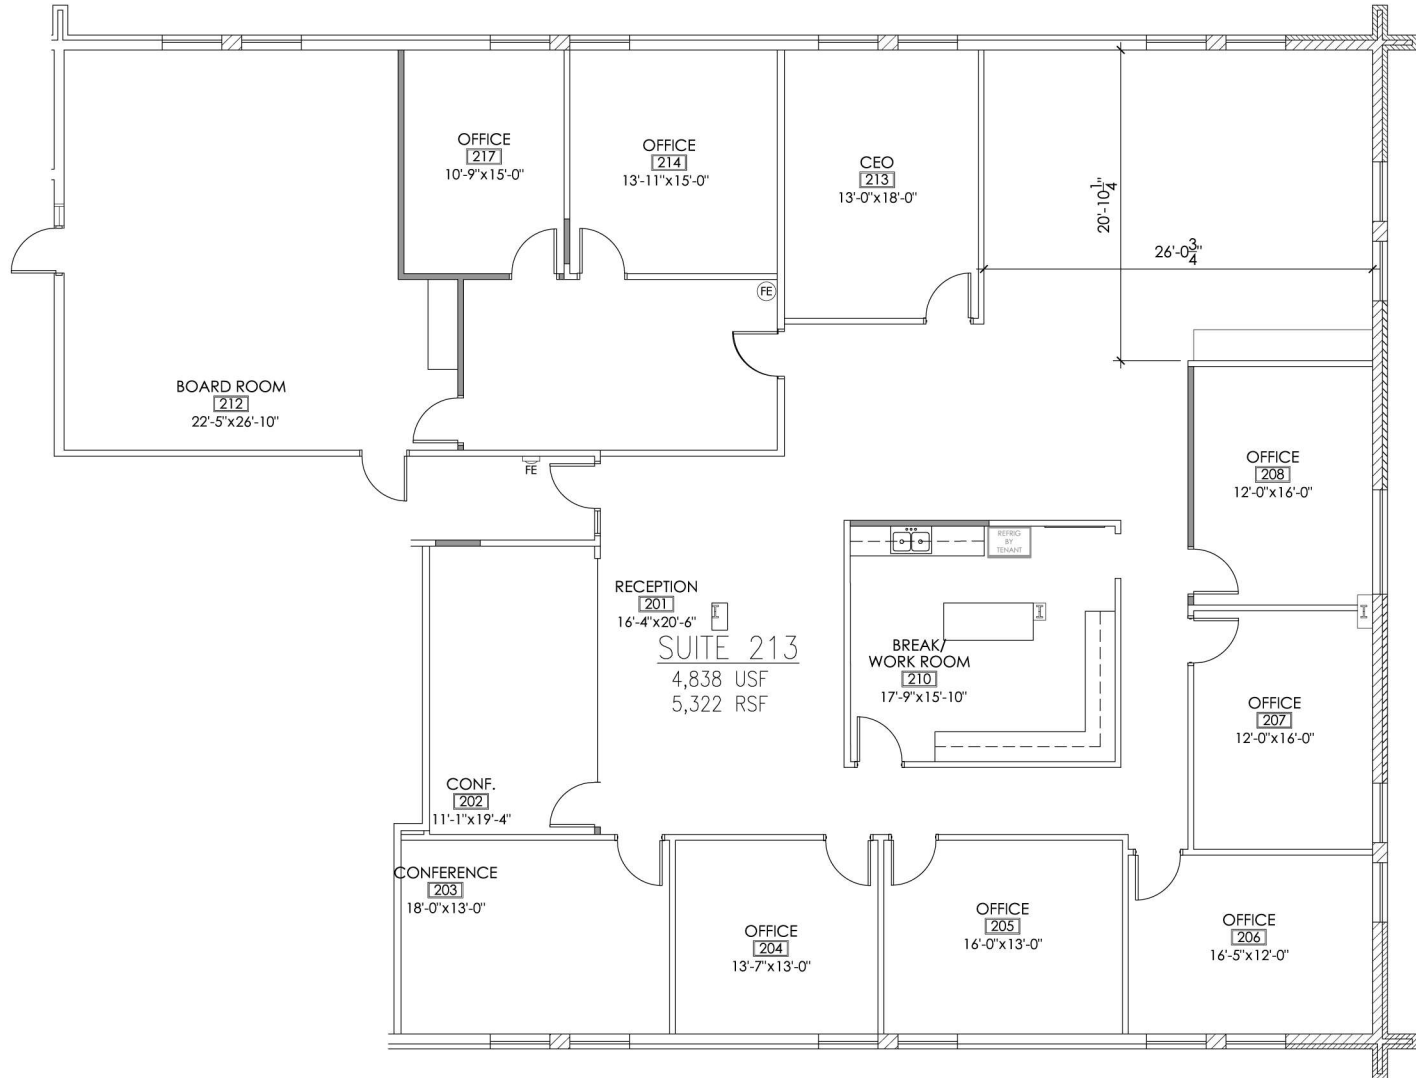

**2ND FLOOR KEY PLAN**

NOT TO SCALE

**SOURWINE**  
REAL ESTATE SERVICES

**schott** design  
www.schottdesign.com

SCALE: NOT TO SCALE  
PROJECT: 2020.804  
PROJECT MGR: ACM

# SUITE 213

50 EAST 91ST STREET, 2ND FLOOR  
INDIANAPOLIS, INDIANA

DATE: 10.27.20