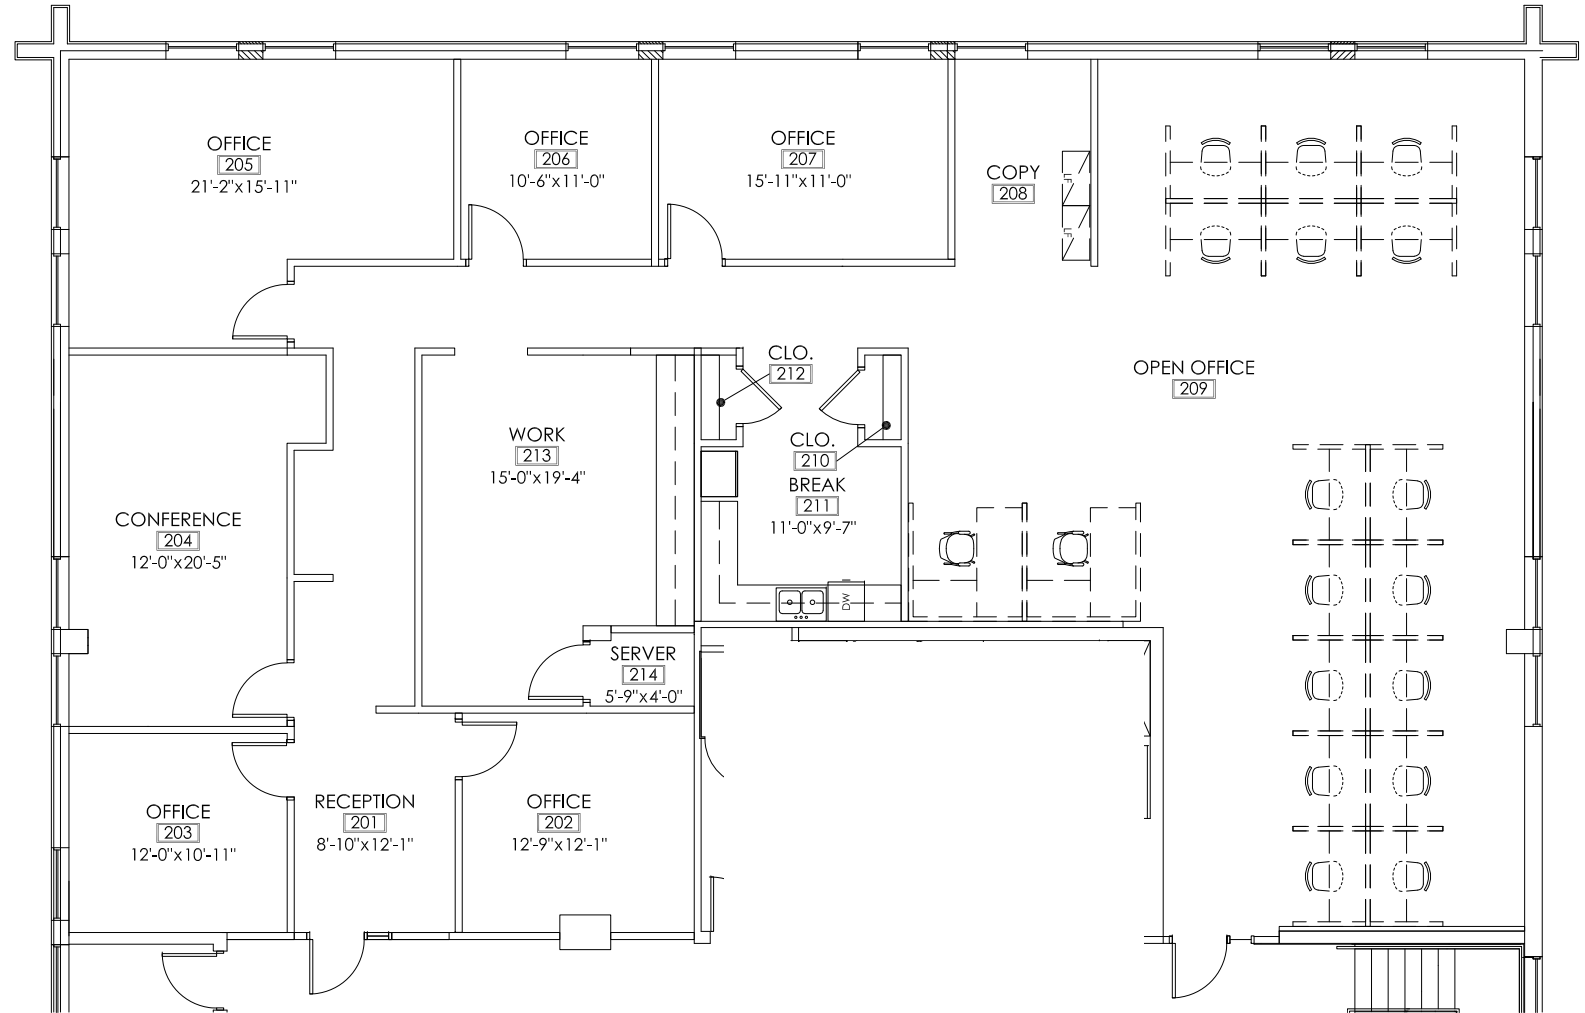

SOURWINE
REAL ESTATE SERVICES

2ND FLOOR KEY PLAN

NOT TO SCALE

schott
design
www.schottdesign.com

SCALE: NOT TO SCALE
PROJECT: 2015.811
PROJECT MGR: ACM

SUITE 200

20 EAST 91ST STREET
INDIANAPOLIS, INDIANA 46240